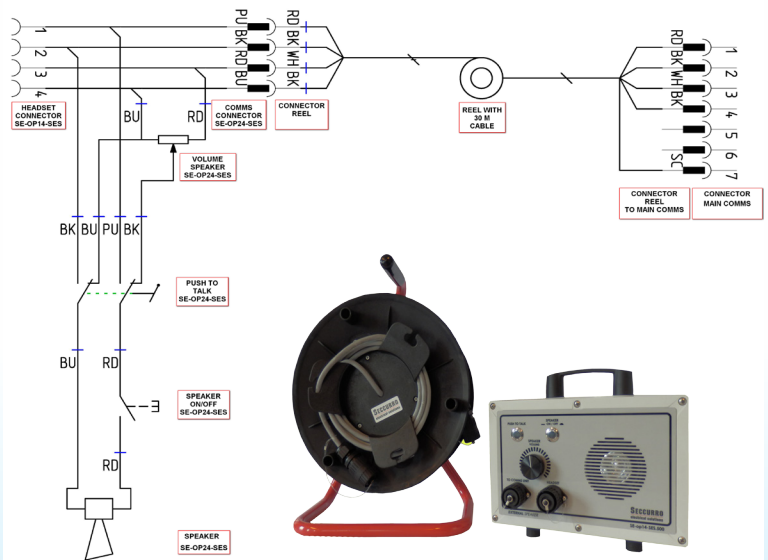

External speaker

Introduction

The Securro External speaker is a high quality speaker system that can be connected to the existing communicator unit up to 30 meters from the main communicator.

On this unit the following buttons/connectors are located: Press to Talk, Speaker On/Off, Volume, To Comms unit and Headset.

The reel with 30 meters cable has a 4 pole female connector (connection to external speaker comms) and a 7 pole male connector (connection to main comms).

Specifications

- Partnumber SE-op14-SES
- Housing external speaker Polycarbonate
- IP Class IP65
- Speaker power 20 W
- Connector (to comms unit) 4 pole male
- Connector (to headset) 4 pole female
- Operating temperature -10 to +50 °C
- Dimensions (incl. knobs & handle) l x w x h 250 x 150 x 210 mm
- Reel with 30 meter cable Plastic
- Connector (to external speaker comms) 4 pole female
- Connector (to main comms) 7 pole male
- Dimensions l x w x h 280 x 190 x 375 mm